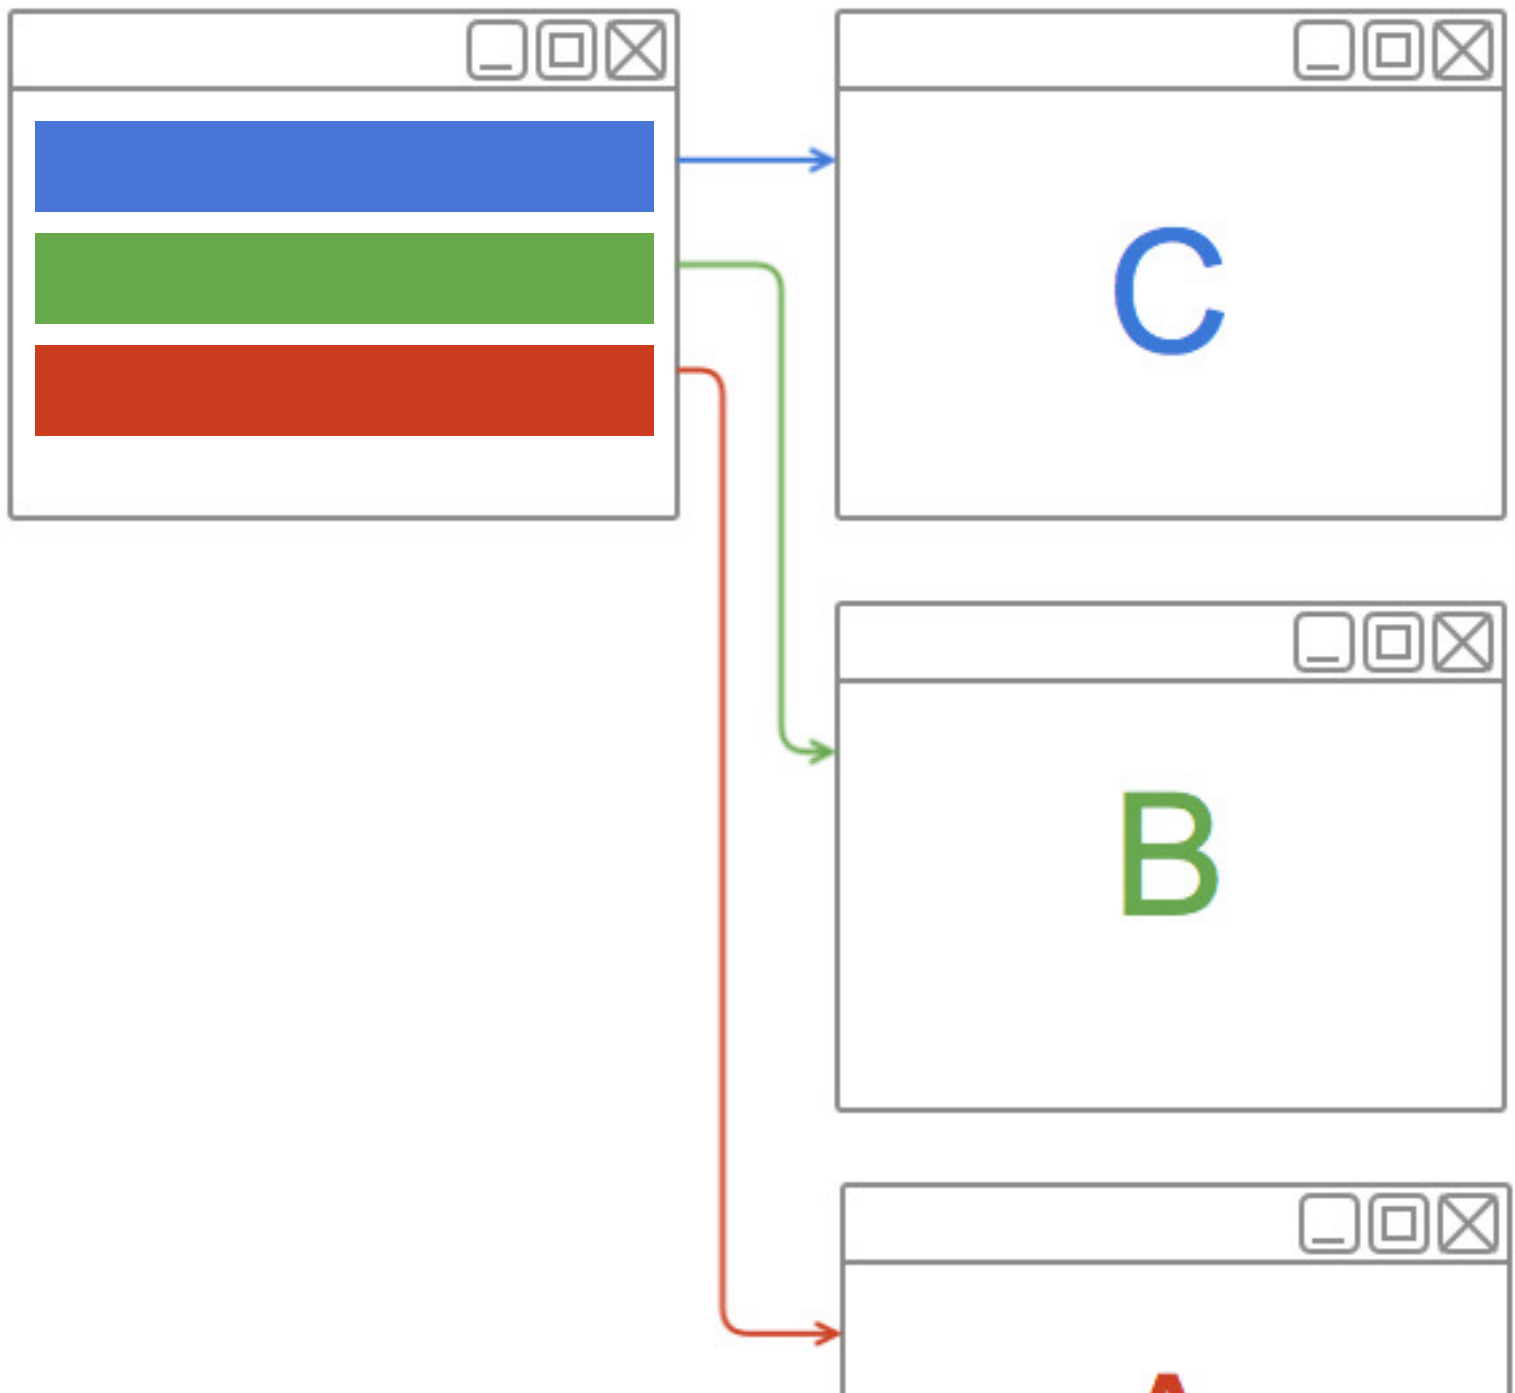

WHAT THE BLOG?