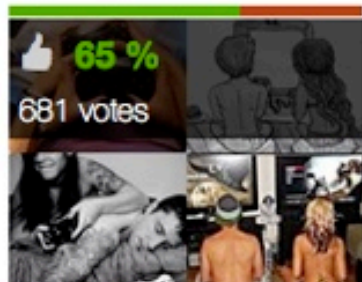

BLOGOSHPERE

Collections

I Can Has Animals

ROFLrazzi
Celebrity

FAIL Blog
Fails & Wins

Memebase
Trending Funny

Geek Universe
Gamers & Geeks

Know Your Meme
Meme Encyclopedia

Login

Create!

Trending - Soft Landing for the Kitteh Stretched Sun Toseys Force Field Fishies! Kitty's Jungle Relative America's Funniest Videos All Videos All Gifs

Lolcats - Lolcats n' Funny Cat Pictures

Follow Submit Create

Most Upvoted

See air? Ahhhh!

The Couple That Plays Together Stays Together

Some Cats Have an Interesting Way of Saying Thanks

I NEED THAT CHEEZBURGER ON MY DESK

MBTH

FIND OUT WHAT ALL THE BUZZ IS ABOUT