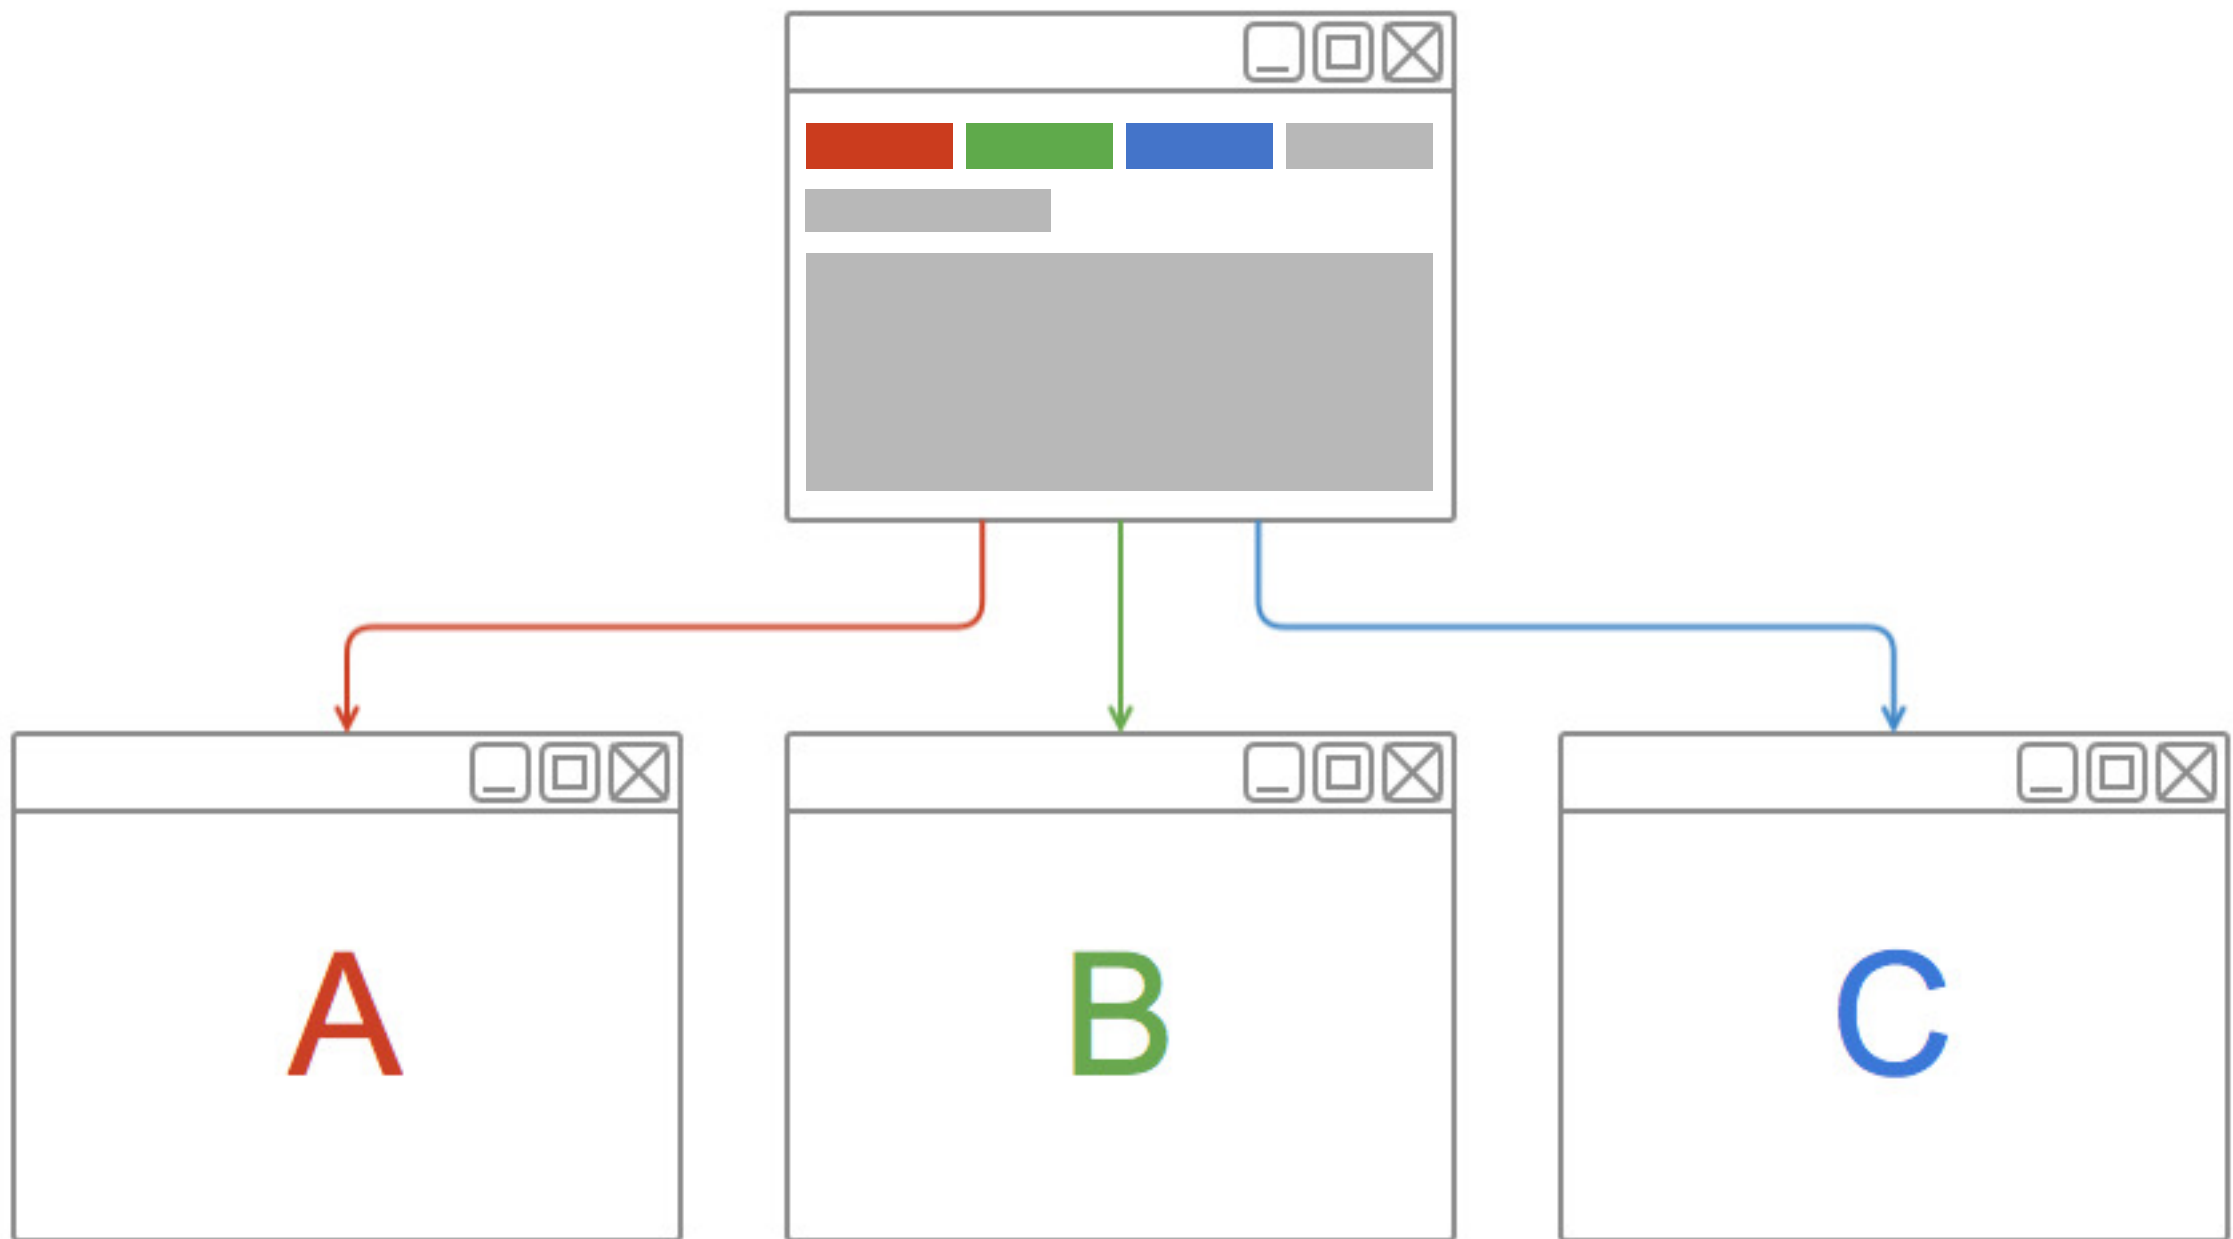

WHAT THE BLOG?