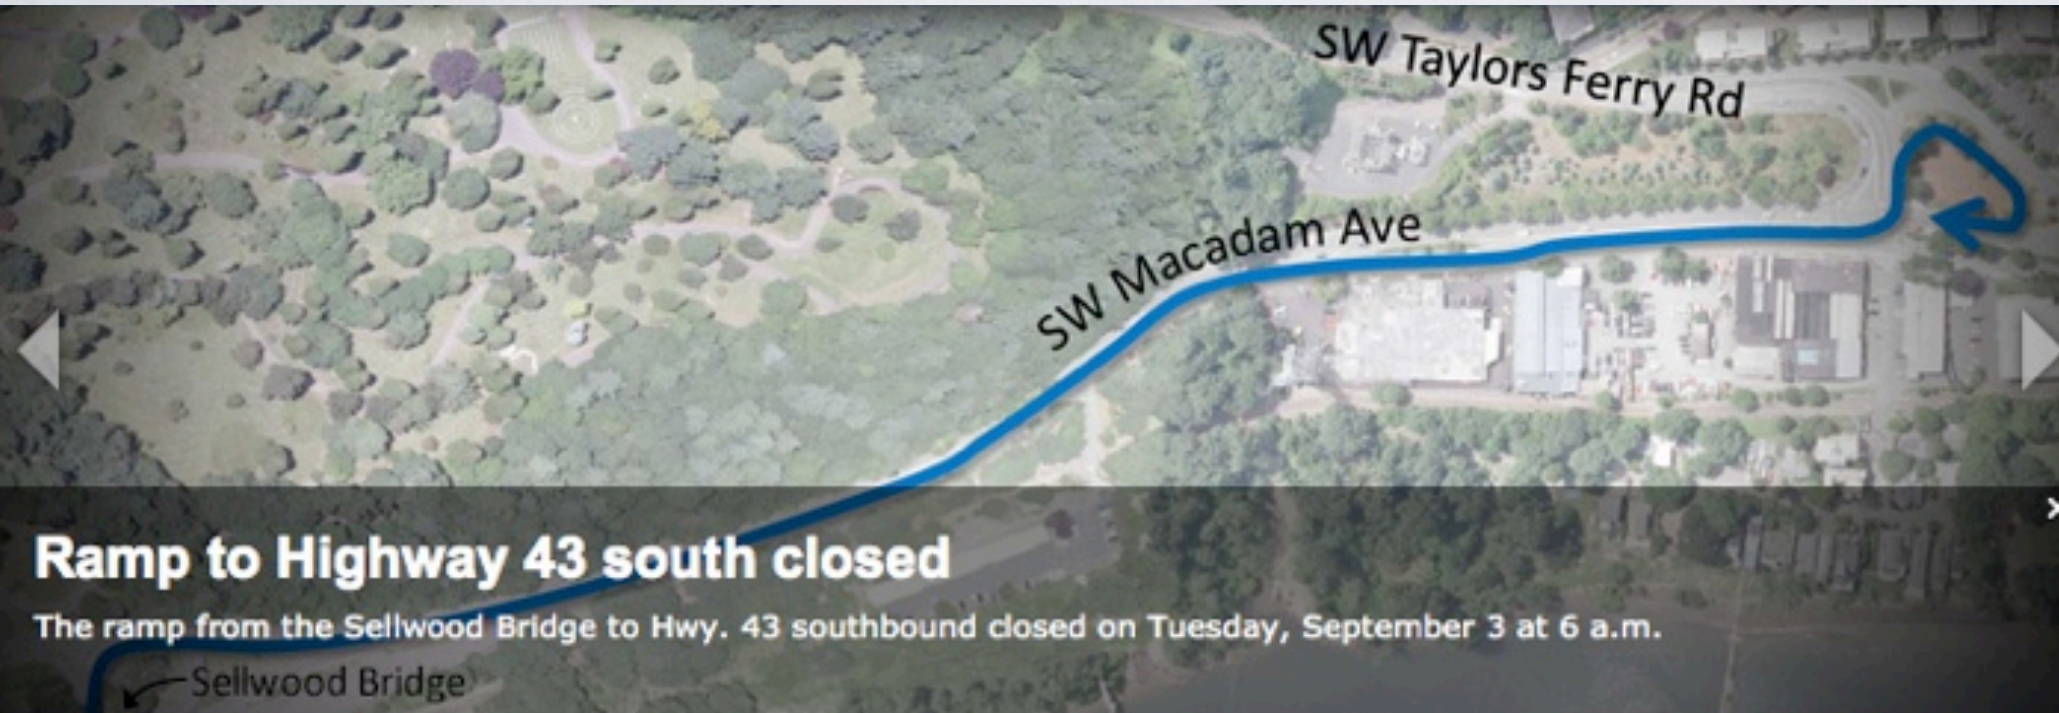

Newest posts and journals:

BLOGOSHPERE

Documentation

About the Project

The Sellwood Bridge project is an ongoing effort by Multnomah County to replace this 87-year old Willamette River crossing with a new, seismically-sound structure that offers upgraded facilities for all users. The new bridge opens in 2015. The bridge is open to traffic. Drivers should allow extra time to cross the bridge on weekdays due to construction.

Sellwood Bridge Field Work Update for November 8

Field Work Update - November 8, 2013

TRAFFIC ALERTS

Hwy. 43 Lane Closures: The outside southbound lane of Hwy. 43 is closed weekdays (except from 4 p.m. to 7 p.m.) between SW Taylors Ferry Road and the project limits south of the bridge while the contractor excavates the hillside west of the highway. On weekdays the contractor also closes a northbound lane from 9:30 a.m. to 3:30 p.m. between the bridge and Freeman Motors. One northbound lane of Hwy. 43 will be closed south of the bridge from 9 a.m. to 3 p.m. on weekdays for the next few weeks as storm drain manholes are installed in front of the south retaining wall on the west side of the highway.

Concrete Pour on November 14: The northbound lane of Hwy. 43 will be closed at times this day south of the bridge during a concrete pour for the westernmost bridge

Pouring Bent 7 crossbeam for east approach